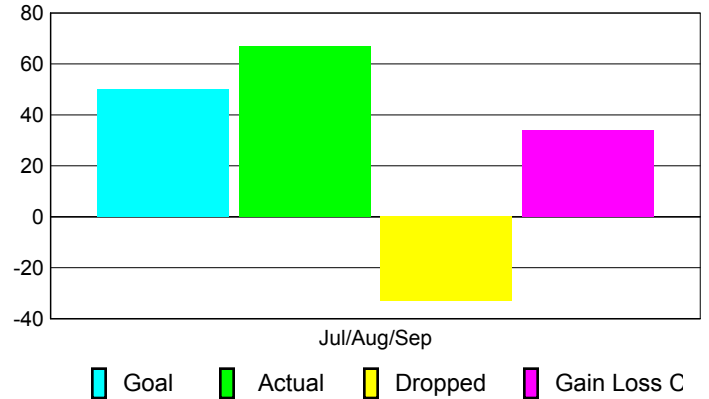

Membership Results 2010-2011

Goal, New, Dropped, Gain/Loss