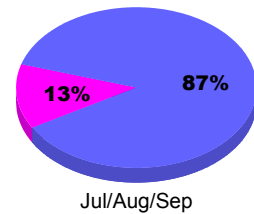

Membership Results
2010-2011

Membership
2009-2010

Month	Net Memb Goal	Actual New Memb	Actual Dropped Memb	Gain/Loss of Memb	Gain/Loss of Memb
Jul/Aug/Sep	50	67	-33	34	12
Totals	50	67	-33	34	12

Membership Results 2010-2011

Goal, New, Dropped, Gain/Loss

Comparison of Membership Gain/Loss

Current Year Compared to the Previous Year

Gender Comparison 2010-2011

■ Male ■ Female